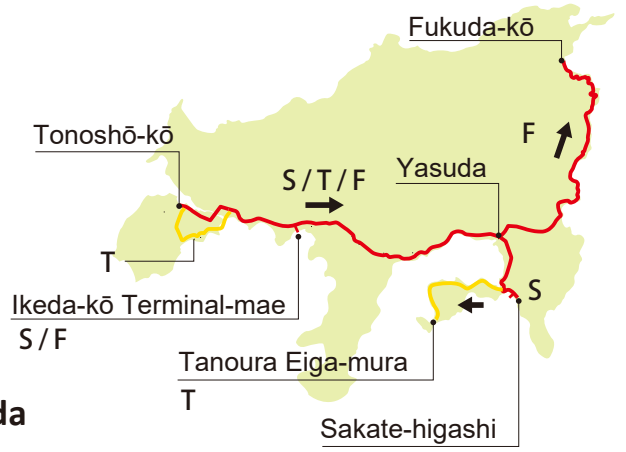

Sakate Line

Southern Route Fukuda Line

Red: No service on Sat, Sun, Holidays

- Route Symbol **S** from Tonoshō-kō to Sakate-higashi
- Route Symbol **F** from Tonoshō-kō to Fukuda-kō via Yasuda
- Route Symbol **T** from Tonoshō-kō to Tanoura Eiga-mura