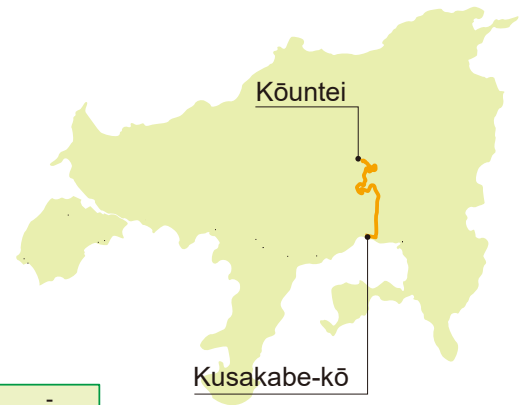

Kankakei Line

Route Symbol **K**

(from Kusakabe-kō to Kōuntei)

Kusakabe-kō	10:30	11:10	12:50	14:00	14:50	-
Kusakabe-hommachi	10:31	11:11	12:51	14:01	14:51	-
Kōminkan-mae	10:32	11:12	12:52	14:02	14:52	-
Kankake-dōri	10:34	11:14	12:54	14:04	14:54	-
Uchinomi Dam-mae	10:35	11:15	12:55	14:05	14:55	-
Inotani	10:40	11:20	13:00	14:10	15:00	-
Kōuntei	10:42	11:22	13:02	14:12	15:02	-

(from Kōuntei to Kusakabe-kō)

Kōuntei	-	11:40	13:10	14:20	15:20	16:00
Inotani	-	11:42	13:12	14:22	15:22	16:02
Uchinomi Dam-mae	-	11:47	13:17	14:27	15:27	16:07
Kankake-dōri	-	11:48	13:18	14:28	15:28	16:08
Kōminkan-mae	-	11:50	13:20	14:30	15:30	16:10
Kusakabe-hommachi	-	11:51	13:21	14:31	15:31	16:11
Kusakabe-kō	-	11:52	13:22	14:32	15:32	16:12

(from Kōuntei to Kusakabe-kō)

Kōuntei	10:10	10:50	11:40	12:30	13:10	14:20	15:20	16:00
Inotani	10:12	10:52	11:42	12:32	13:12	14:22	15:22	16:02
Uchinomi Dam-mae	10:17	10:57	11:47	12:37	13:17	14:27	15:27	16:07
Kankake-dōri	10:18	10:58	11:48	12:38	13:18	14:28	15:28	16:08
Kōminkan-mae	10:20	11:00	11:50	12:40	13:20	14:30	15:30	16:10
Kusakabe-hommachi	10:21	11:01	11:51	12:41	13:21	14:31	15:31	16:11
Kusakabe-kō	10:22	11:02	11:52	12:42	13:22	14:32	15:32	16:12