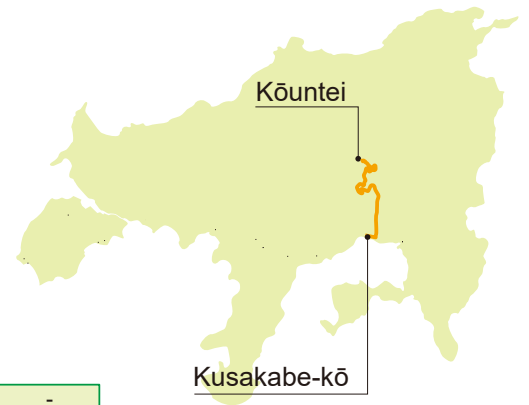

# Shikai Line

(Shōdoshima Town Community Bus)

## Route Symbol A

(from Tonoshō-kō to Umagoe-hama)

Tonoshō-kō	7:00	8:28	11:50	17:20
Heiwa no Gunzō-mae	7:01	8:29	11:51	17:21
Nishihommachi	7:03	8:31	11:53	17:23
Tonoshō-hommachi	7:05	8:33	11:55	17:25
Olive Town-mae	7:07	8:35	11:57	17:27
Fuchizaki	7:09	8:37	11:59	17:29
Honkakuji	7:10	8:38	12:00	17:30
Ōtani	7:12	8:40	12:02	17:32
Green Plaza-mae	7:14	8:42	12:04	17:34
Babasaki	7:16	8:44	12:06	17:36
Igisue	7:17	8:45	12:07	17:37
Shikai Kōminkan-mae	7:18	8:46	12:08	17:38
Oe	7:19	8:47	12:09	17:39
Kaburasaki	7:21	8:49	12:11	17:41
Nagahama	7:23	8:51	12:13	17:43
Uzue	7:25	8:53	12:15	17:45
Meshima	7:26	8:54	12:16	17:46
Gemme	7:28	8:56	12:18	17:48
Umagoe-hama	7:29	8:57	12:19	17:49

## Route Symbol A

(from Umagoe-hama to Tonoshō-kō)

Umagoe-hama	7:35	9:15	12:25	17:55
Gemme	7:36	9:16	12:26	17:56
Meshima	7:38	9:18	12:28	17:58
Uzue	7:39	9:19	12:29	17:59
Nagahama	7:41	9:21	12:31	18:01
Kaburasaki	7:43	9:23	12:33	18:03
Oe	7:45	9:25	12:35	18:05
Shikai Kōminkan-mae	7:46	9:26	12:36	18:06
Igisue	7:47	9:27	12:37	18:07
Babasaki	7:48	9:28	12:38	18:08
Green Plaza-mae	7:50	9:30	12:40	18:10
Ōtani	7:52	9:32	12:42	18:12
Honkakuji	7:54	9:34	12:44	18:14
Fuchizaki	7:55	9:35	12:45	18:15
Olive Town-mae	7:57	9:37	12:47	18:17
Tonoshō-hommachi	7:59	9:39	12:49	18:19
Nishihommachi	8:01	9:41	12:51	18:21
Heiwa no Gunzō-mae	8:03	9:43	12:53	18:23
Tonoshō-kō	8:04	9:44	12:54	18:24

# Kankakei Line

Route Symbol **K**