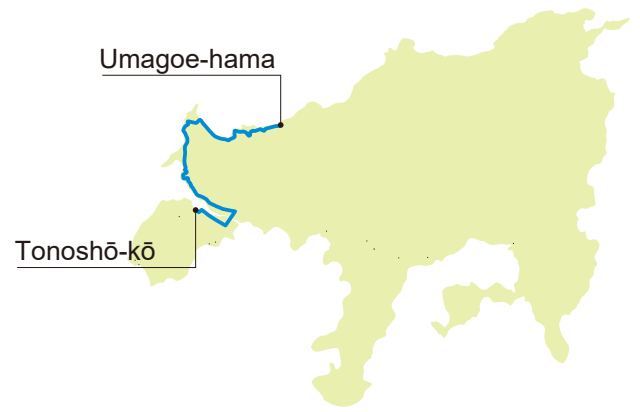

Shikai Line

(Shōdoshima Town Community Bus)

Route Symbol A

(from Tonoshō-kō to Umagoe-hama)

Tonoshō-kō	7:00	8:28	11:50	17:20
Heiwa no Gunzō-mae	7:01	8:29	11:51	17:21
Nishihommachi	7:03	8:31	11:53	17:23
Tonoshō-hommachi	7:05	8:33	11:55	17:25
Olive Town-mae	7:07	8:35	11:57	17:27
Fuchizaki	7:09	8:37	11:59	17:29
Honkakuji	7:10	8:38	12:00	17:30
Ōtani	7:12	8:40	12:02	17:32
Green Plaza-mae	7:14	8:42	12:04	17:34
Babasaki	7:16	8:44	12:06	17:36
Igisue	7:17	8:45	12:07	17:37
Shikai Kōminkan-mae	7:18	8:46	12:08	17:38
Oe	7:19	8:47	12:09	17:39
Kaburasaki	7:21	8:49	12:11	17:41
Nagahama	7:23	8:51	12:13	17:43
Uzue	7:25	8:53	12:15	17:45
Meshima	7:26	8:54	12:16	17:46
Gemme	7:28	8:56	12:18	17:48
Umagoe-hama	7:29	8:57	12:19	17:49

Route Symbol A

(from Umagoe-hama to Tonoshō-kō)

Umagoe-hama	7:35	9:15	12:25	17:55
Gemme	7:36	9:16	12:26	17:56
Meshima	7:38	9:18	12:28	17:58
Uzue	7:39	9:19	12:29	17:59
Nagahama	7:41	9:21	12:31	18:01
Kaburasaki	7:43	9:23	12:33	18:03
Oe	7:45	9:25	12:35	18:05
Shikai Kōminkan-mae	7:46	9:26	12:36	18:06
Igisue	7:47	9:27	12:37	18:07
Babasaki	7:48	9:28	12:38	18:08
Green Plaza-mae	7:50	9:30	12:40	18:10
Ōtani	7:52	9:32	12:42	18:12
Honkakuji	7:54	9:34	12:44	18:14
Fuchizaki	7:55	9:35	12:45	18:15
Olive Town-mae	7:57	9:37	12:47	18:17
Tonoshō-hommachi	7:59	9:39	12:49	18:19
Nishihommachi	8:01	9:41	12:51	18:21
Heiwa no Gunzō-mae	8:03	9:43	12:53	18:23
Tonoshō-kō	8:04	9:44	12:54	18:24