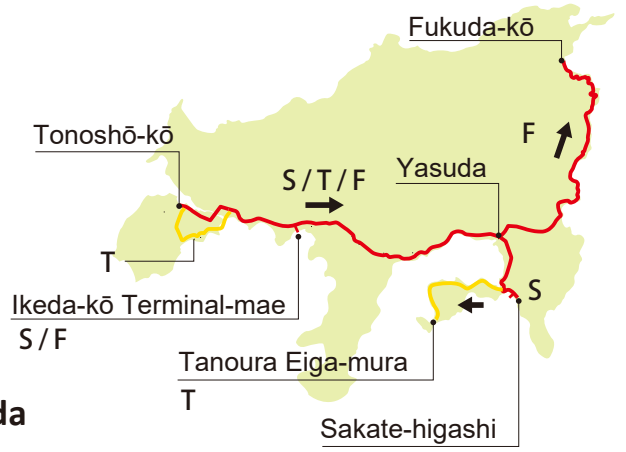

# Sakate Line

## Southern Route Fukuda Line

Red: No service on Sat, Sun, Holidays

Route Symbol **S** from Tonoshō-kō to Sakate-higashi

Route Symbol **F** from Tonoshō-kō to Fukuda-kō via Yasuda

Route Symbol **T** from Tonoshō-kō to Tanoura Eiga-mura

## Southern Route Fukuda Line

Red: No service on Sat, Sun, Holidays

- Route Symbol **S** from Sakate-higashi to Tonoshō-kō
- Route Symbol **F** from Fukuda-kō to Tonoshō-kō via Yasuda
- Route Symbol **T** from Tanoura Eiga-mura to Tonoshō-kō