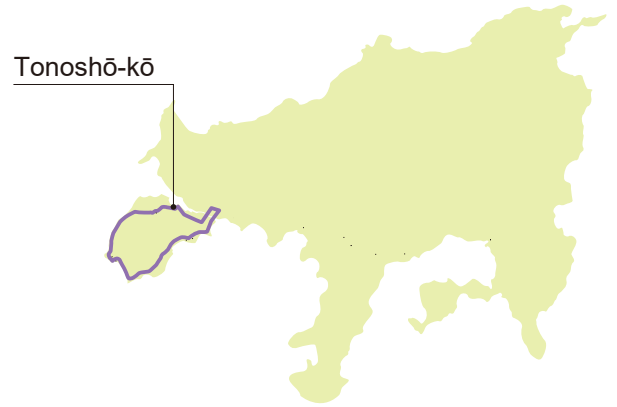

Nishiura Line

Red: No service on Sat, Sun, Holidays

Route Symbol **U** clockwise

(from Tonoshō-kō→ Tonoshō-hommachi→ Unegi to Tonoshō-kō)

Tonoshō-kō	8:15	9:20	13:05	16:40
Heiwa no Gunzō-mae	8:16	9:21	13:06	16:41
Nishihommachi	||	9:23	13:08	16:43
Tonoshō-hommachi	||	9:25	13:10	16:45
Olive Town-mae	||	9:27	13:12	16:47
Yahatabashi-mae	8:22	9:30	13:15	16:50
Gōdōchōsha-mae	8:26	9:31	13:16	16:51
Ōji-mae	||	9:32	13:17	16:52
Kokusai Hotel	||	9:33	13:18	16:53
Gimpaura	||	9:34	13:19	16:54
Hirai Clinic-mae	8:29	9:35	13:20	16:55
Kashima kaisuiyokujō-mae	8:31	9:37	13:22	16:57
Kashima-naka	8:32	9:38	13:23	16:58
Kashima	8:32	9:38	13:23	16:58
Yanagi	8:35	9:41	13:26	17:01
Hori Jinja-mae	8:37	9:43	13:28	17:03
Sengen	8:38	9:44	13:29	17:04
Togata	8:40	9:46	13:31	17:06
Kose	8:41	9:47	13:32	17:07
Hendensho-mae	8:42	9:48	13:33	17:08
Yasai Kōbō-mae	8:44	9:50	13:35	17:10
Unegi	8:47	9:53	13:38	17:13
Tonoshō-kō	8:48	9:54	13:39	17:14

Route Symbol **U** counter clockwise

(from Tonoshō-kō→ Unegi→ Tonoshō-hommachi to Tonoshō-kō)

Tonoshō-kō	7:40	11:15	14:40	17:06
Unegi	7:41	11:16	14:41	17:07
Yasai Kōbō-mae	7:44	11:19	14:44	17:10
Hendensho-mae	7:46	11:21	14:46	17:12
Kose	7:47	11:22	14:47	17:13
Togata	7:48	11:23	14:48	17:14
Sengen	7:50	11:25	14:50	17:16
Hori Jinja-mae	7:51	11:26	14:51	17:17
Yanagi	7:53	11:28	14:53	17:19
Kashima	7:56	11:31	14:56	17:22
Kashima-naka	7:56	11:31	14:56	17:22
Kashima kaisuiyokujō-mae	7:57	11:32	14:57	17:23
Hirai Clinic-mae	7:59	11:34	14:59	17:25
Gimpaura	8:00	11:35	15:00	||
Kokusai Hotel	8:01	11:36	15:01	||
Ōji-mae	8:02	11:37	15:02	||
Gōdōchōsha-mae	8:03	11:38	15:03	17:28
Yahatabashi-mae	8:04	11:39	15:04	||
Olive Town-mae	8:07	11:42	15:07	||
Tonoshō-hommachi	8:09	11:44	15:09	||
Nishihommachi	8:11	11:46	15:11	||
Heiwa no Gunzō-mae	8:13	11:48	15:13	17:38
Tonoshō-kō	8:14	11:49	15:14	17:39